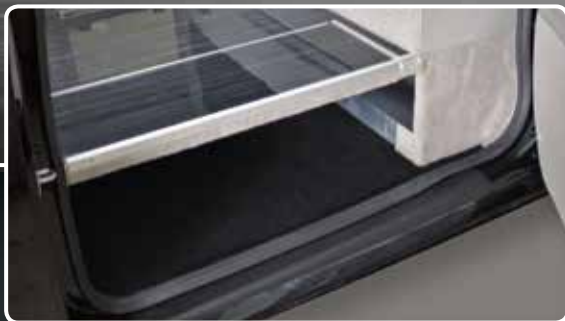

EAGLE COACH COMPANY

CADILLAC XTS KENSINGTON®

The Cadillac XTS Kensington offers exquisite styling at an affordable price. Combining a traditional interior with rear limousine-styled glass that creates ample lighting while focusing attention on the casket. This product offering is sure to add style to your fleet at a price that won't break the bank.

Cadillac
MASTER COACHBUILDER